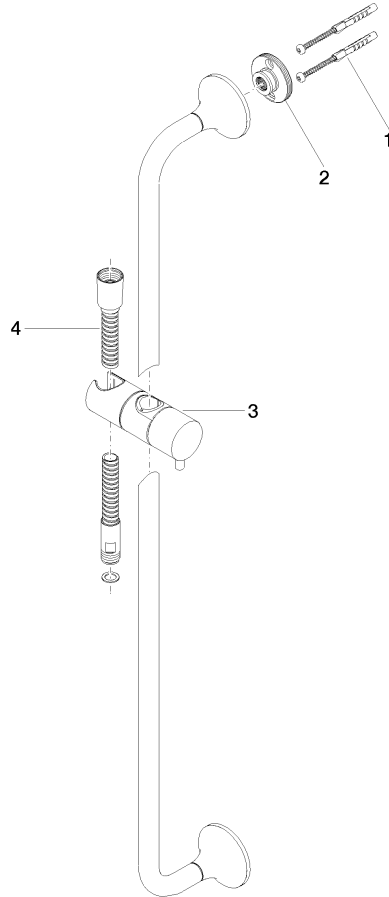

26 413 809

- slide bar
- rosette Ø 60 mm
- gauge 800 mm
- metal shower hose 1700mm with integrated anti-twist protection
- shower hose connector 3/8"
- Pipe diameter 18 mm

This article does not include a hand shower!

NOTE: Hand shower sold separately. Please see hand shower options under the miscellaneous articles section of each series.

	Chrome	26 413 809-00
	Brushed Platinum	26 413 809-06
	Platinum	26 413 809-08
	Dark Chrome	26 413 809-19
	Brushed Durabronze (23kt Gold)	26 413 809-28
	Brushed Bronze	26 413 809-42
	Brushed Champagne (22kt Gold)	26 413 809-46
	Champagne (22kt Gold)	26 413 809-47
	Brushed Dark Platinum	26 413 809-99

Required miscellaneous

	Hand shower FlowReduce - Chrome	28 018 979-00 0010
---	--	-----------------------

26 413 809

mm [inches]

Certificates

WRAS_2009048. ACS_20 ACC LY 738. IAPMO_4976 (1).

26 413 809

Spare parts list

No.	Item Number	Name	Quantity used	Delivery time
1	05 30 31 025 00 90	fixing set	2	2
2	90 17 20 759 00 90	disc	2	2
3	12 580 970-00	Slide unit - Chrome	1	10
4	28 322 970-00	Metal shower hose 1/2" x 3/8" x 1750 mm - Chrome	1	2