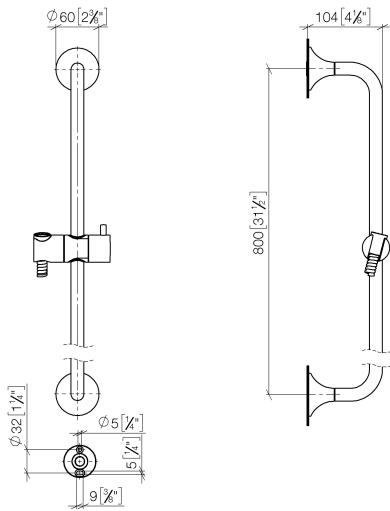

26 413 809

- slide bar
- rosette Ø 60 mm
- gauge 800 mm
- metal shower hose 1700mm with integrated anti-twist protection
- shower hose connector 3/8"
- Pipe diameter 18 mm

This article does not include a hand shower!

Required miscellaneous

	Hand shower FlowReduce - Chrome	28 016 979-00 0010
---	--	-----------------------

Required miscellaneous

	Hand shower FlowReduce - Chrome	28 012 979-00 0010
---	--	-----------------------

Required miscellaneous

	Hand shower FlowReduce - Chrome	28 018 979-00 0010
---	--	-----------------------

26 413 809

mm [inches]

Certificates

WRAS_2009048. ACS_20 ACC LY 738. IAPMO_4976 (1).

26 413 809

Spare parts list

No.	Item Number	Name	Quantity used	Delivery time
1	05 30 31 025 00 90	fixing set	2	2
2	90 17 20 759 00 90	disc	2	2
3	12 580 970-00	Slide unit - Chrome	1	10
4	28 322 970-00	Metal shower hose 1/2" x 3/8" x 1750 mm - Chrome	1	2